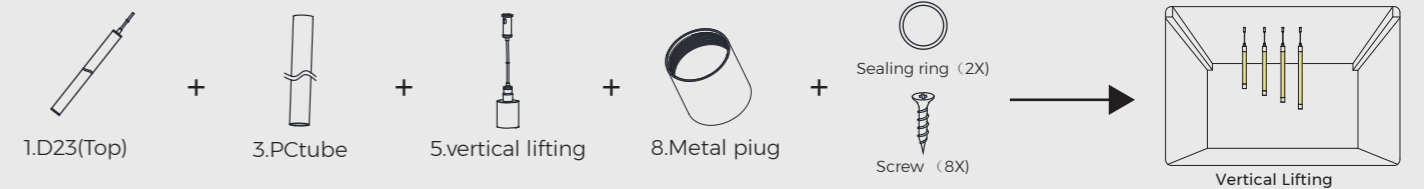

360° Silicon Neon Strip instructions

360° Silicon Neon Strip instructions

360° Silicon Neon Strip instructions