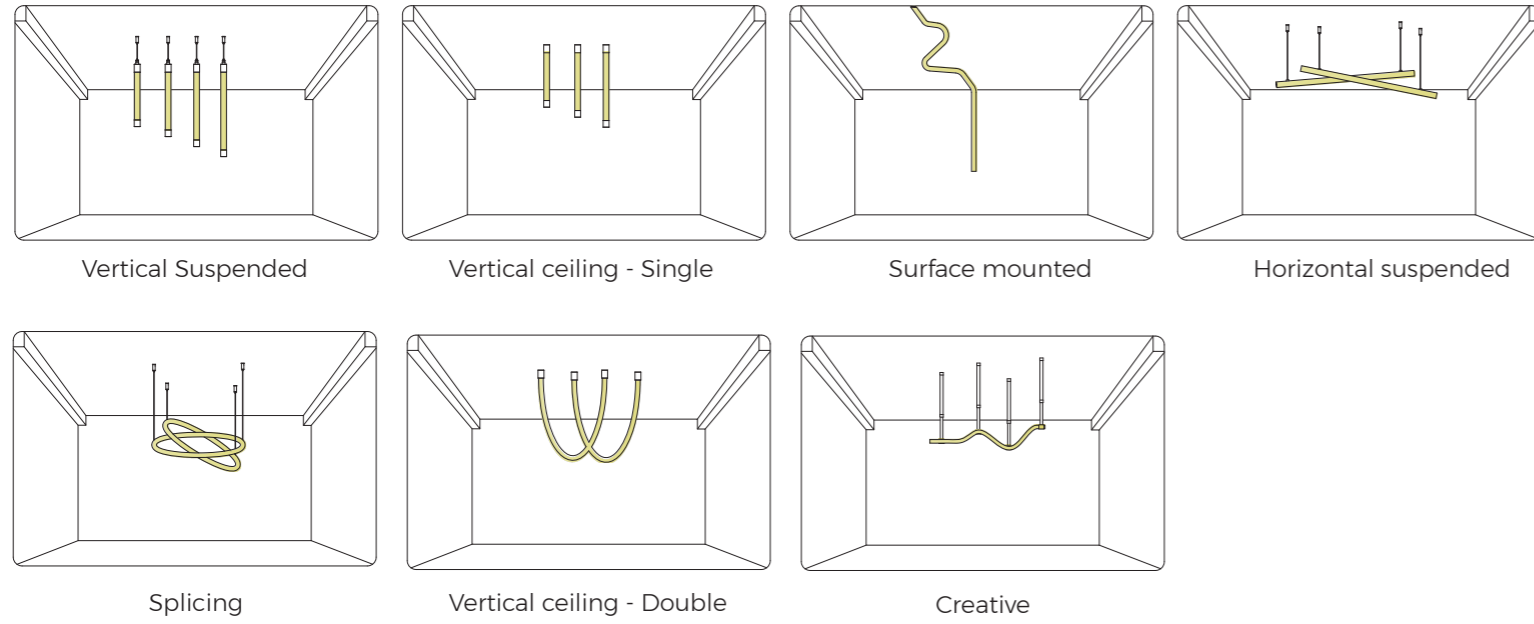

360° Silicon Neon Strip instructions

360° Silicon Neon Strip instructions

360° Silicon Neon Strip instructions