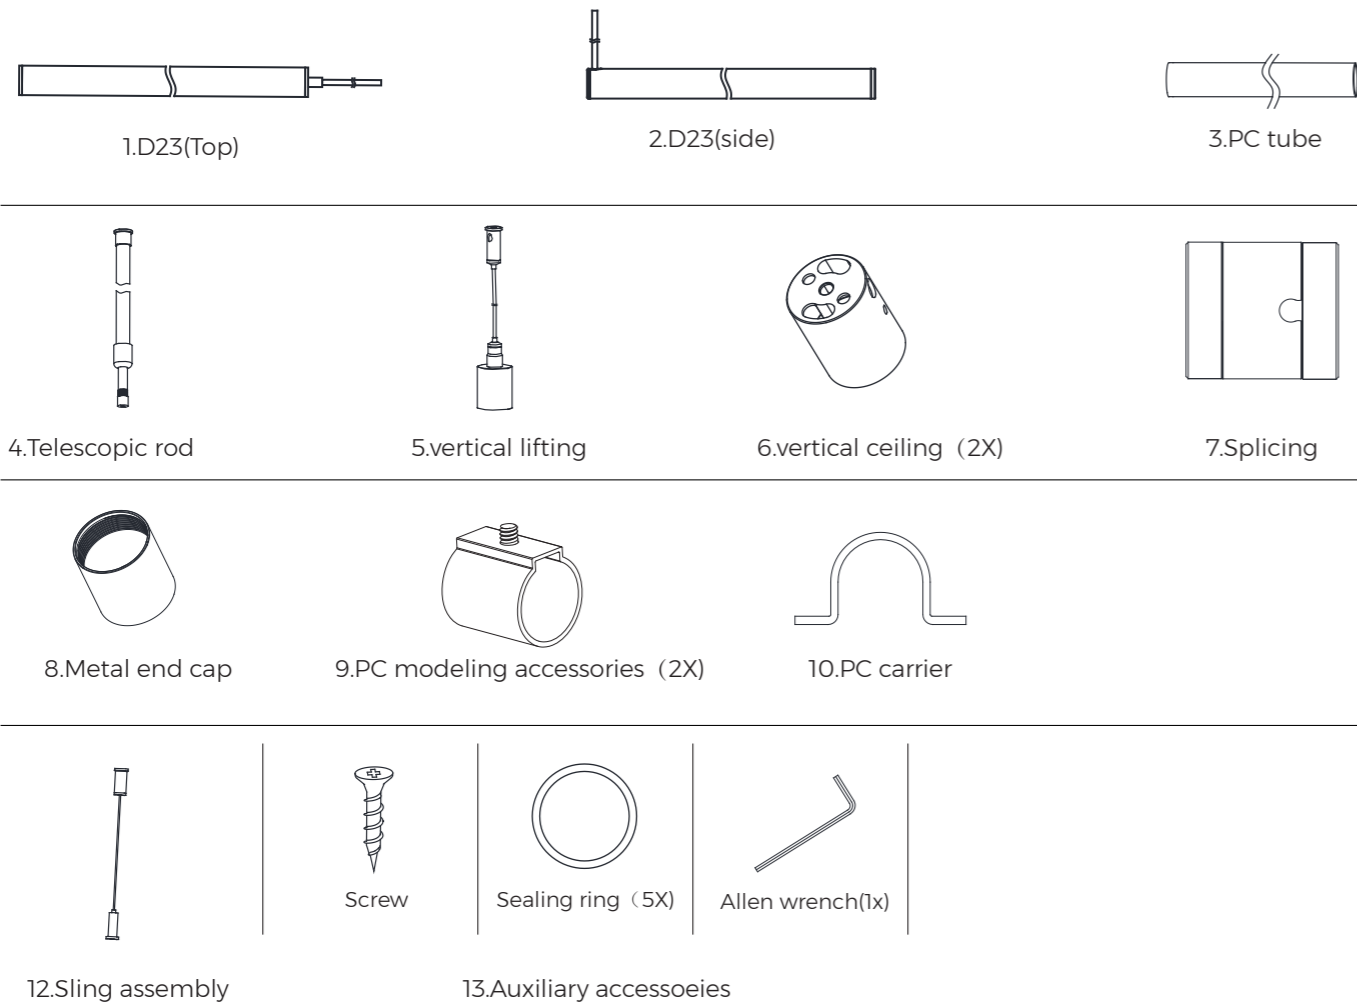

360° Silicon Neon Strip instructions

360° Silicon Neon Strip instructions

360° Silicon Neon Strip instructions