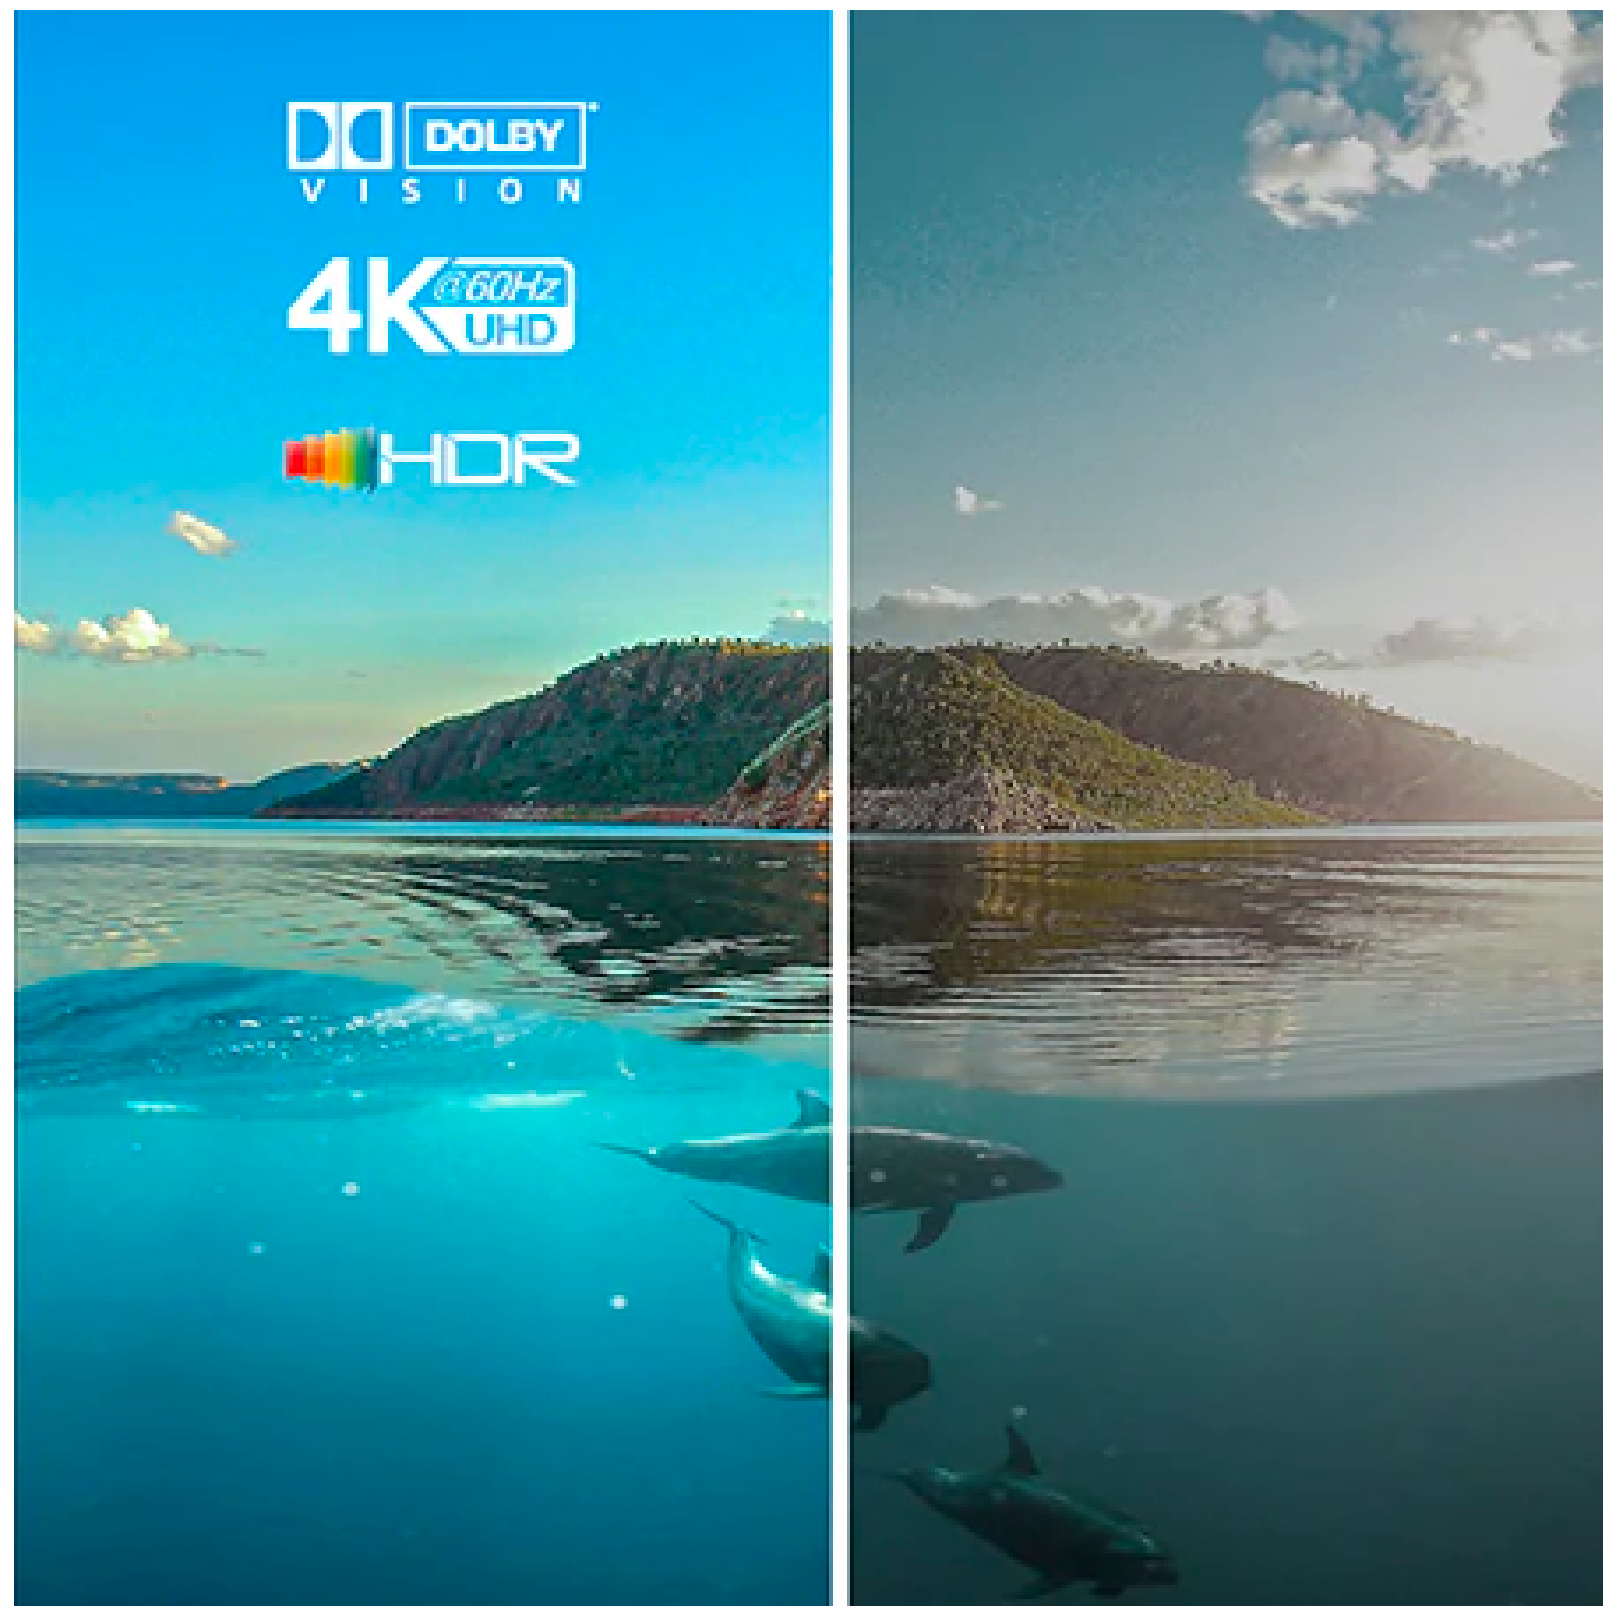

Two Packs

Standard Pack (Glue lightstrip)

Premium Pack (Silicone lightstrip)

Features

Upgraded model - HDMI 2.0

Seamless sync experience with sync box, support high quality video: 4K/60Hz. Supports Dolby Vision & HDR 10 (Saturation inferior to SDR mode).