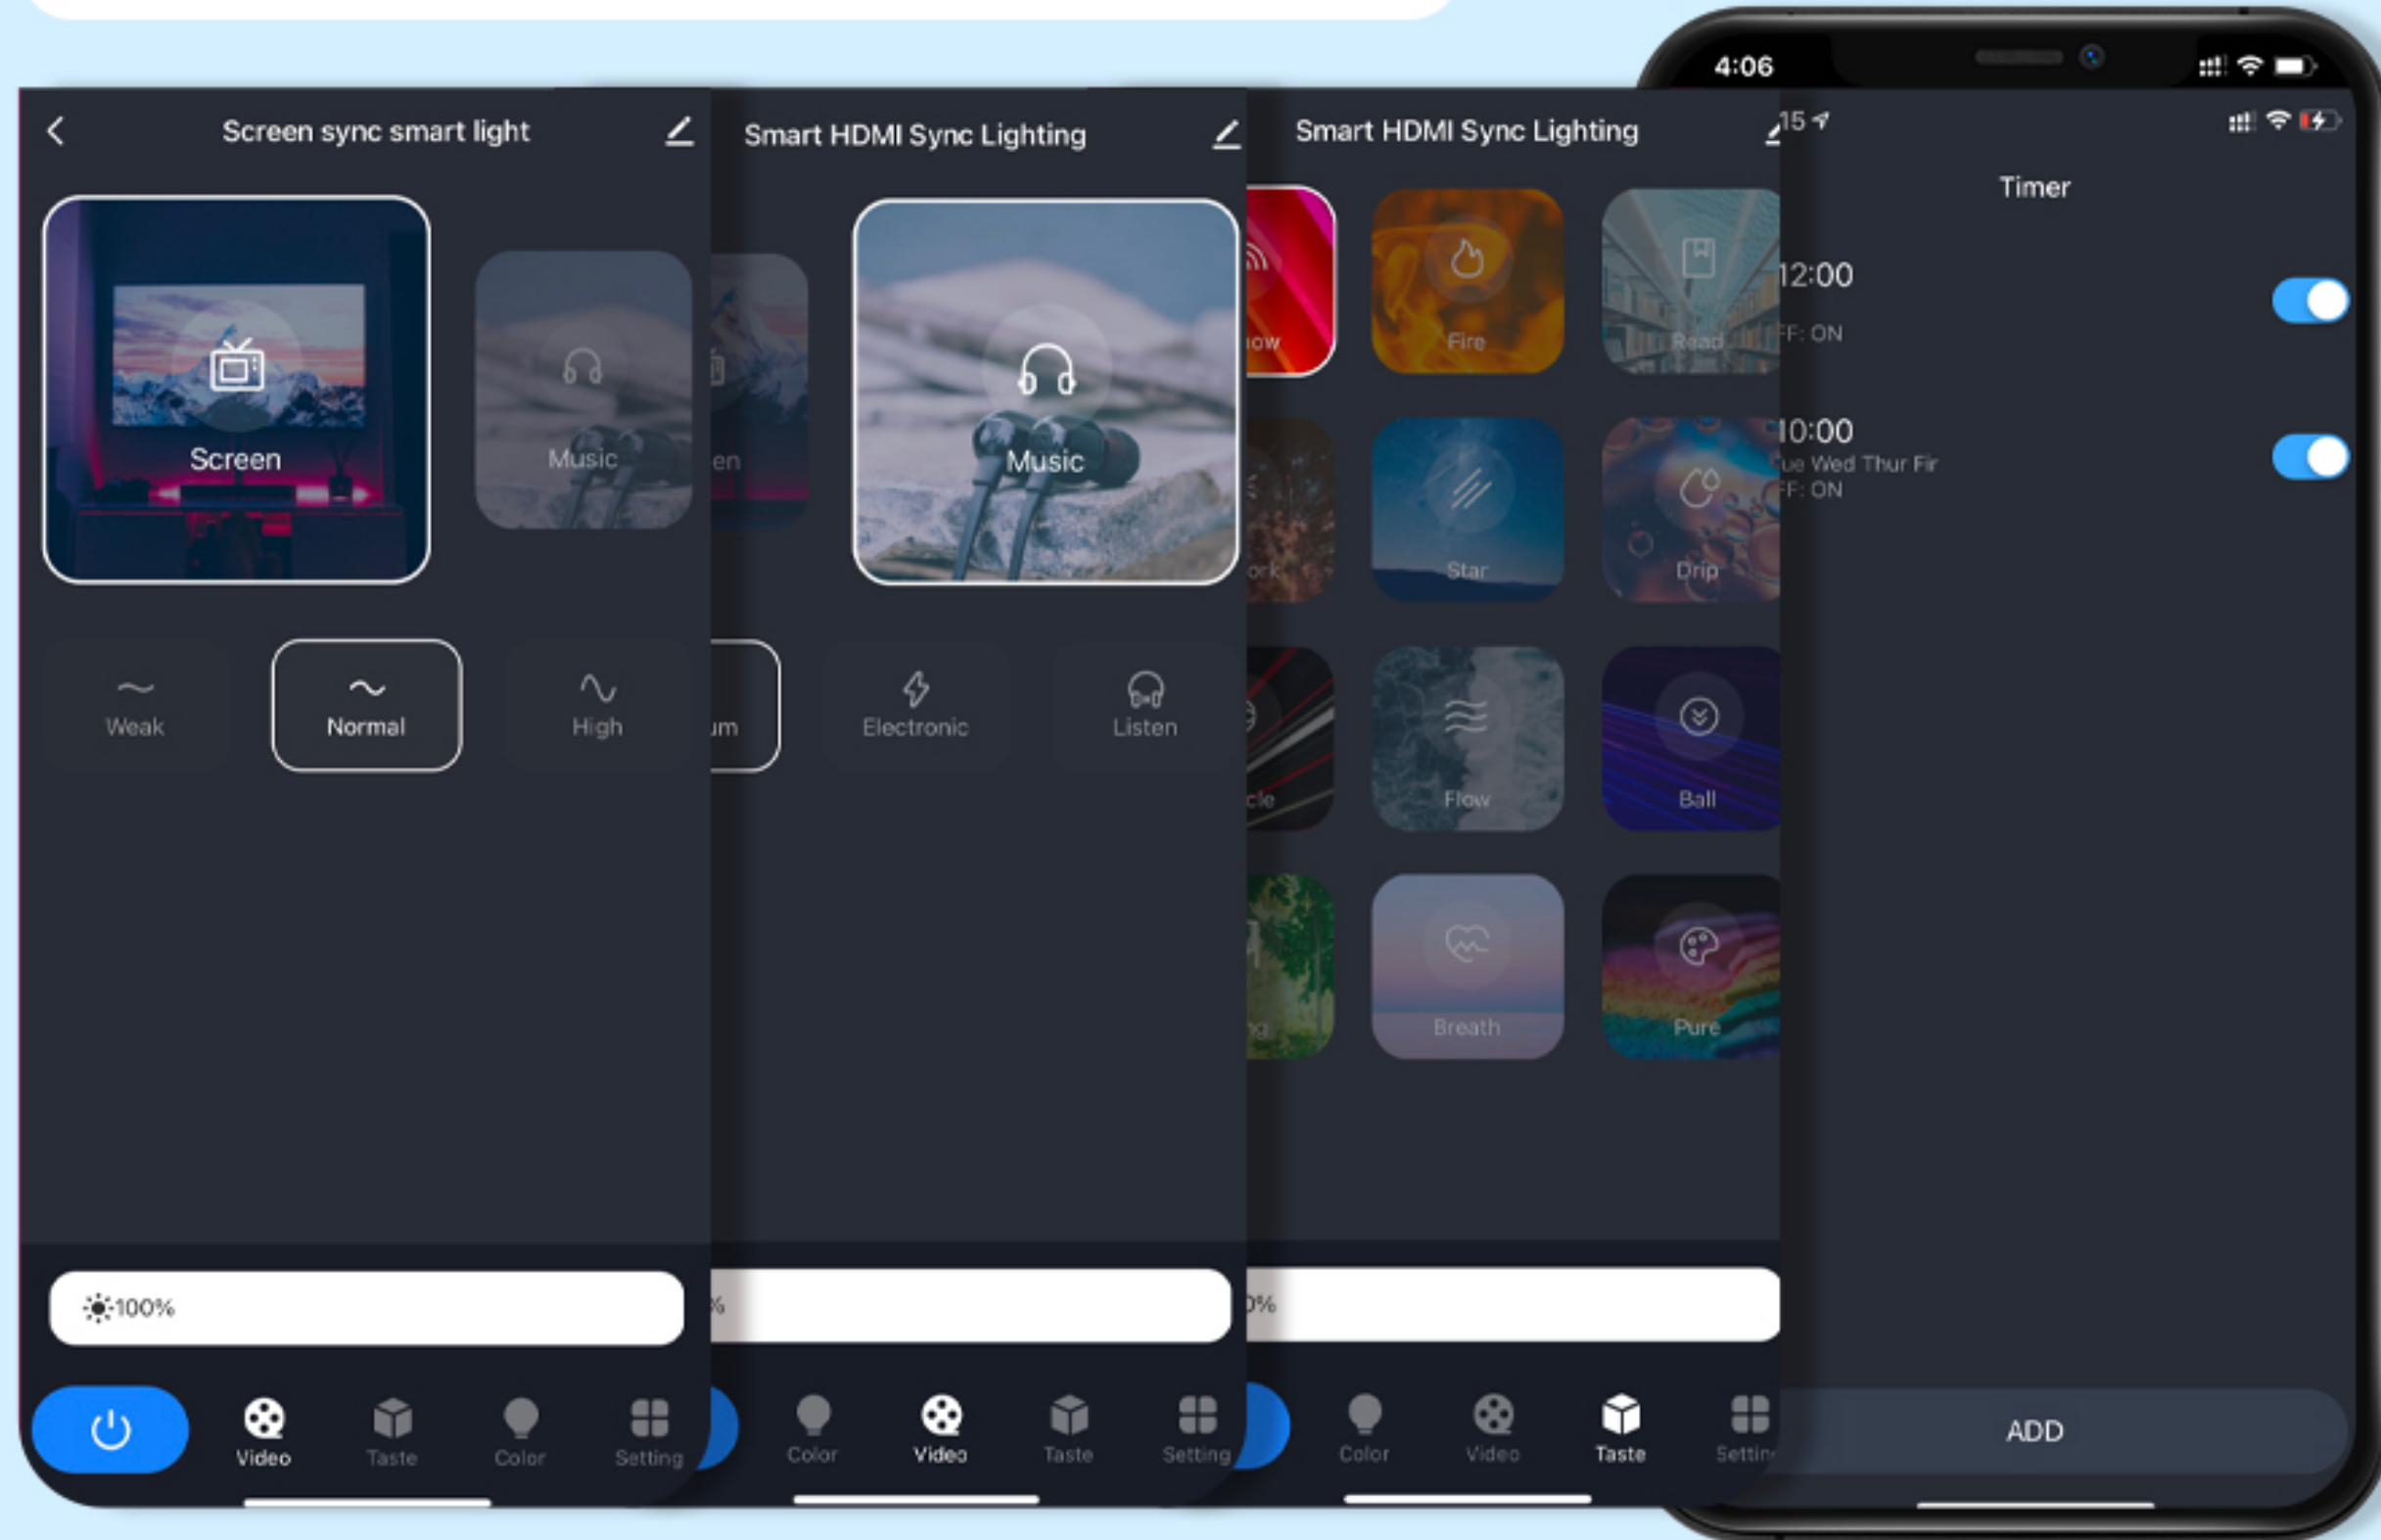

Softening Algorithms

We set 3 sync speed to make sure when the onscreen content changes even rapidly, the lights will sync the colors and effects in a way that's eyes-friendly.

Fit All Screen Size

The light strip is cuttable design, make it easy to attach to the back of screen in any size. Our box will auto calibrate the light strips.

Reset Button
Signal to TV
TV Box Signal to Light Controller
To Side LED Strip
To Bottom LED Strip
DC Power In

Standard Pack (Glue lightstrip)

Premium Pack (Silicone lightstrip)

How to play

SmartLife Wifi APP Control

APP controlled Sync box,
Simple and easy to operate

Screen

Music

Patterns

Timers

Built in Mic

Built-in sensitive mic, color changing with the music and your

Works with
Amazon Alexa

Works with
Google Assistant

Works with
SmartThings

Smart Voice Control

Turn the connected strip light on or off, set light colors or adjust light brightness and saturation

Specifications

Design: Color black