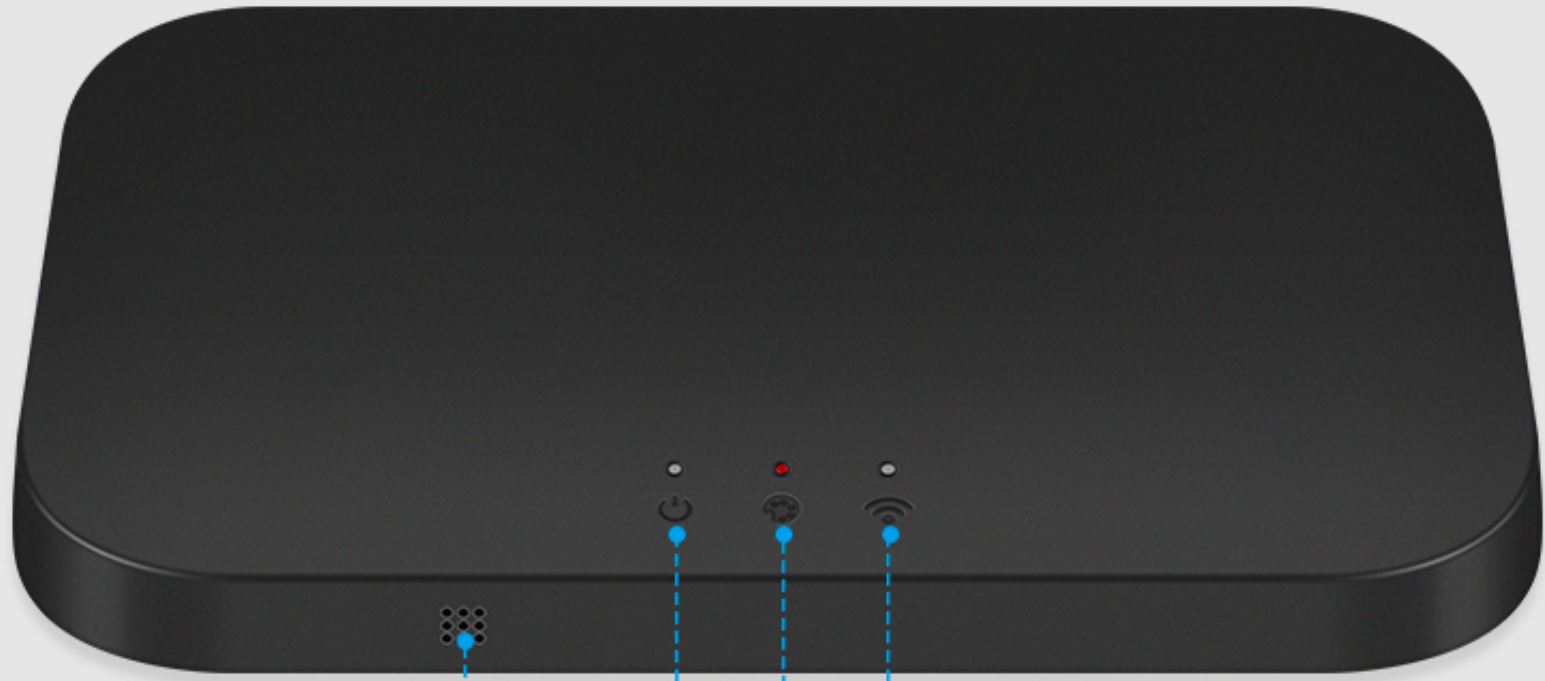

Mic
Power Indicator
Mode Indicator
WiFi Indicator