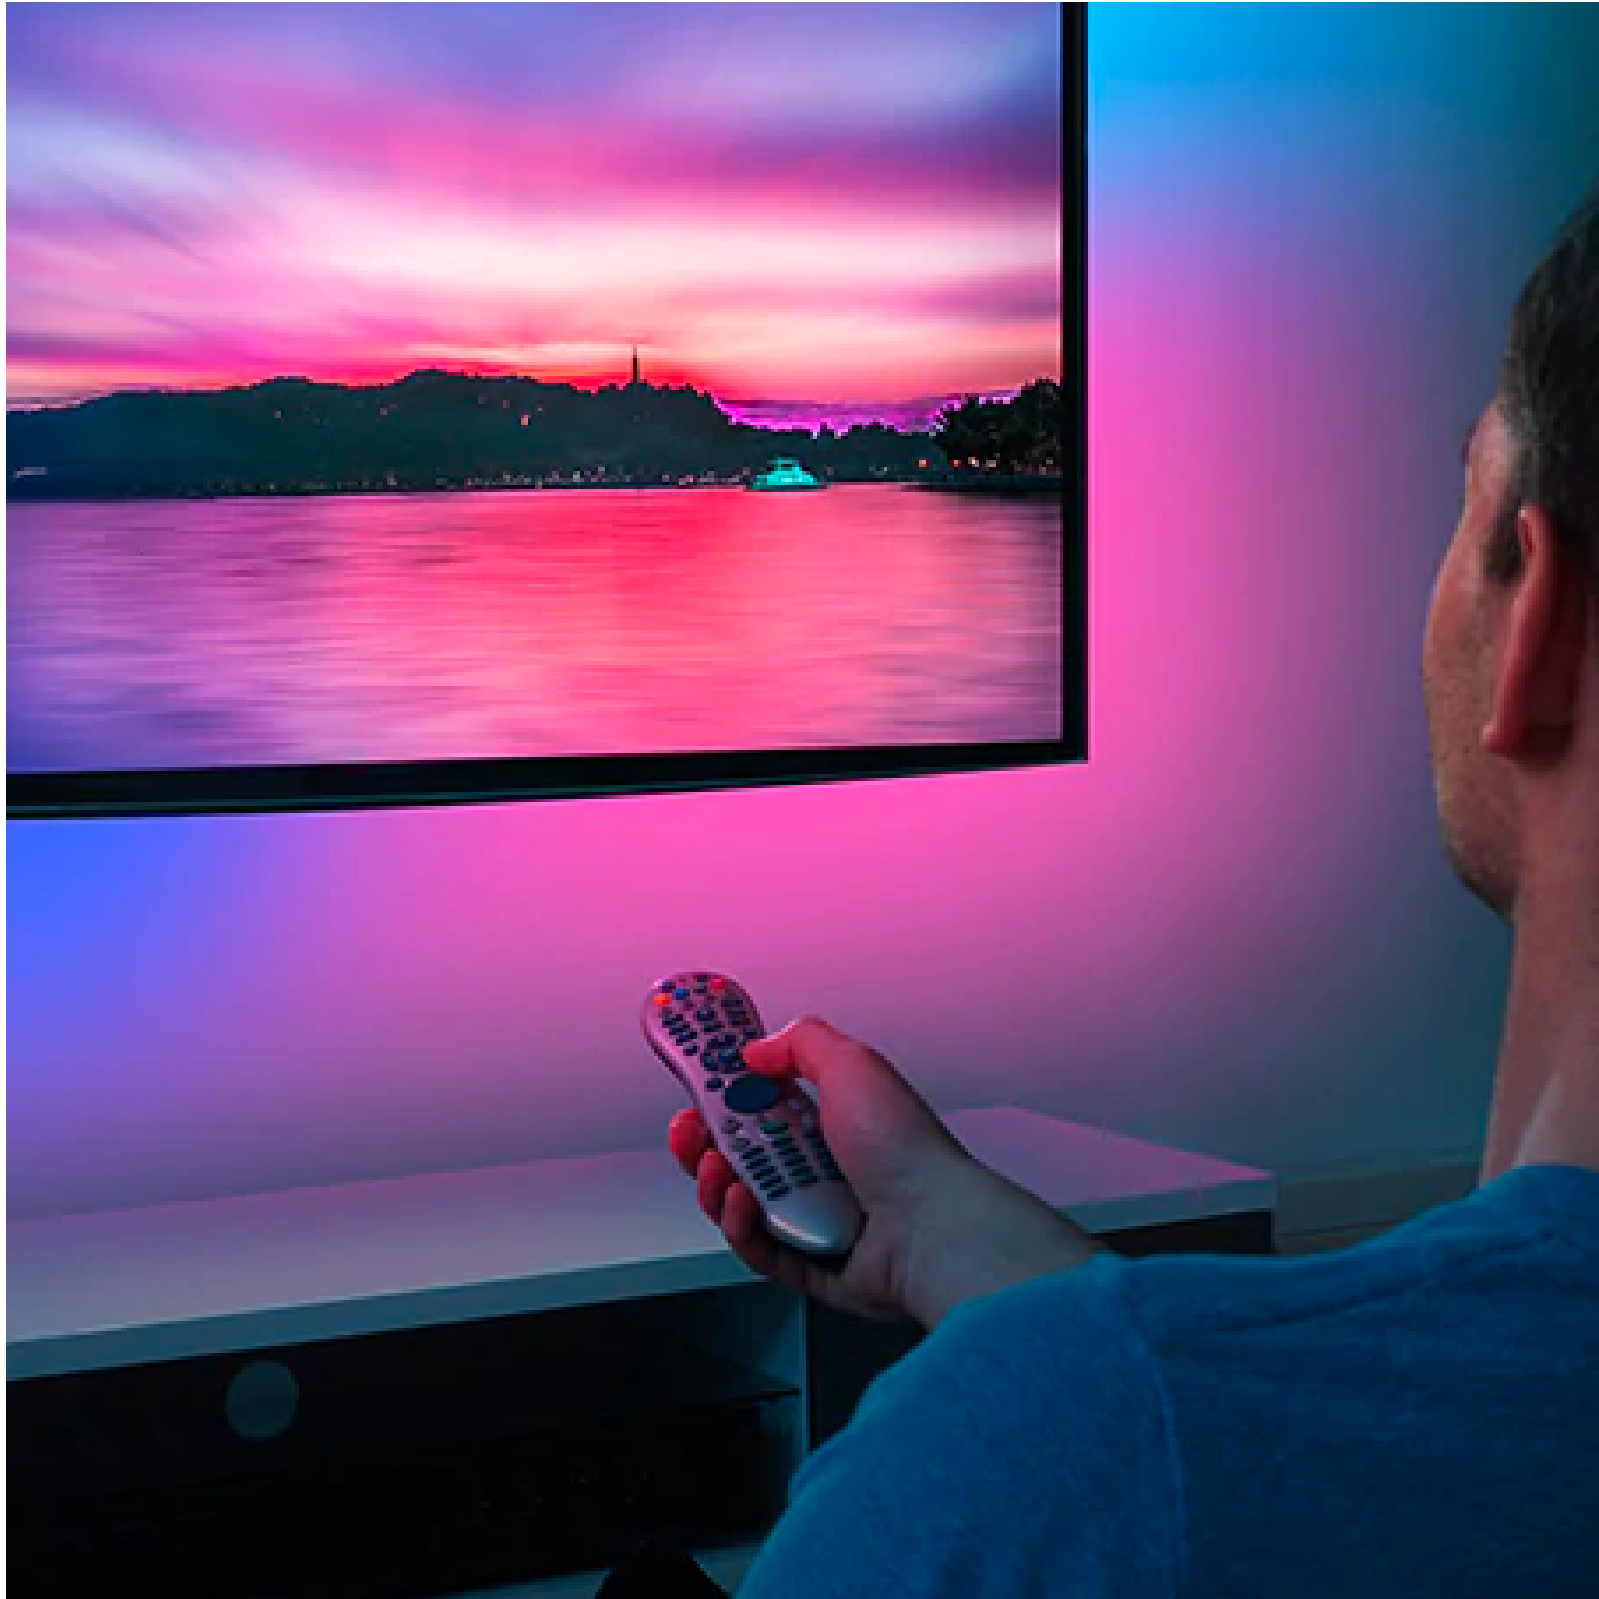

Softening Algorithms

We set 3 sync speed to make sure when the onscreen content changes even rapidly, the lights will sync the colors and effects in a way that's eyes-friendly.

Fit All Screen Size

The light strip is cuttable design, make it easy to attach to the back of screen in any size. Our box will auto calibrate the light strips.

Vibrant Color Reproduction

We can process up to 500 pixel dot and apply them to lightstrip with ARGB LED, to ensure vibrant color reproduction in sync mode.

CEC Enabled

Consumer Electronics Control (CEC) Feature. Use only one remote controller to turn on/off TV, Our box and other HDMI connected devices.