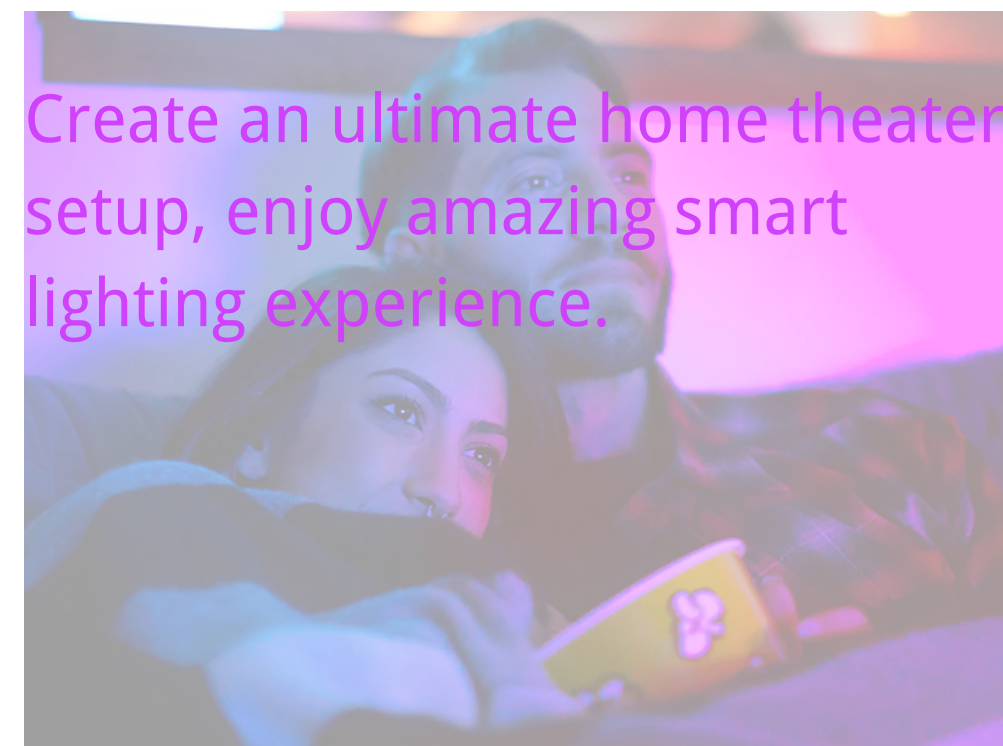

Full Immersion Experience

A magic box to let you enjoy immersive experience at home.

Brief Introduction

Upgrade your home theatre

Create an ultimate home theater setup, enjoy amazing smart lighting experience.