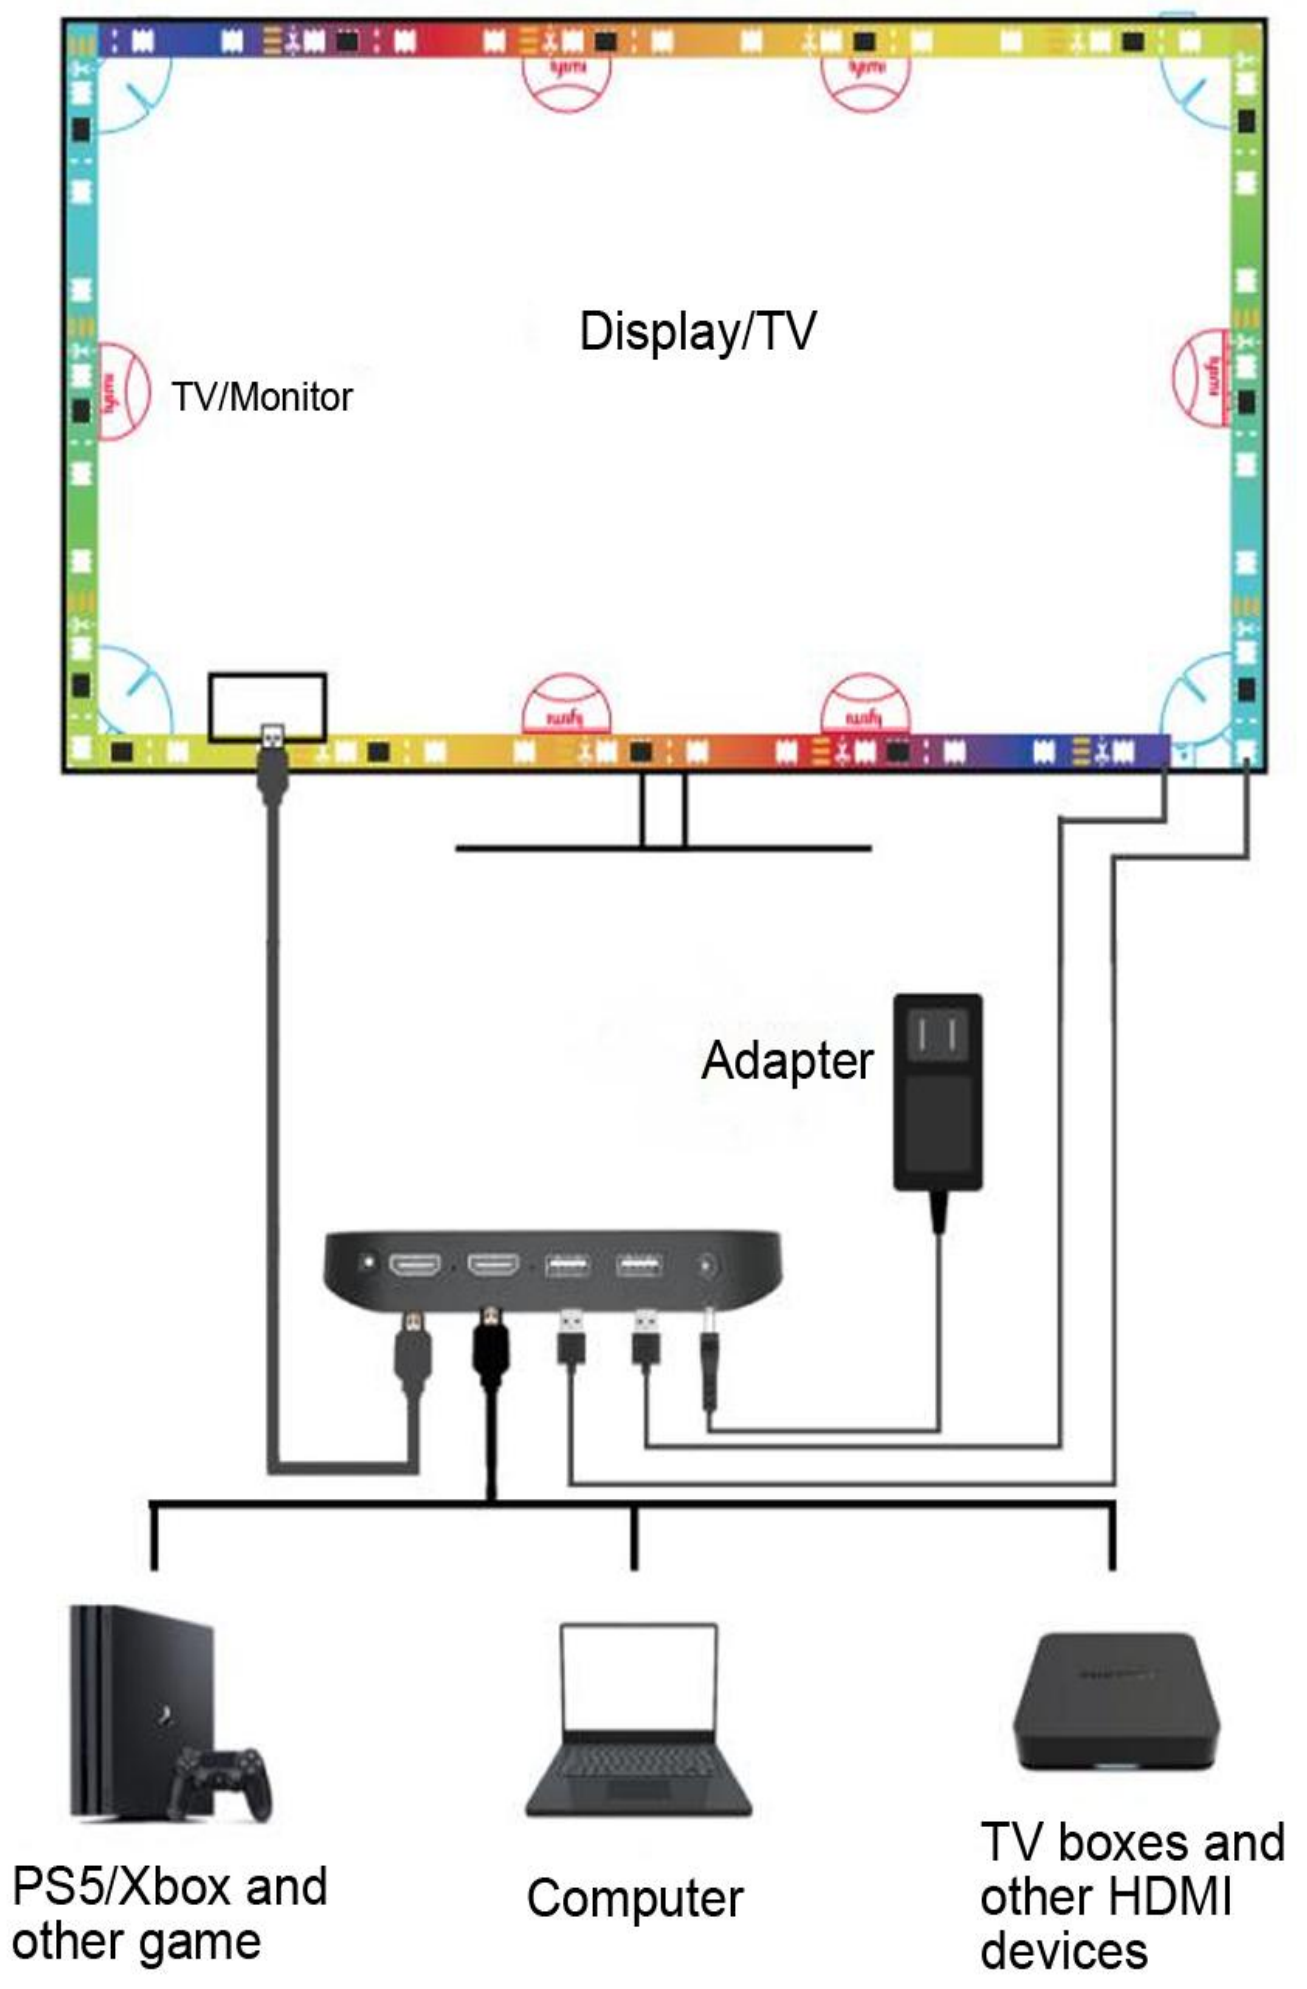

Softening Algorithms

We set 3 sync speed to make sure when the onscreen content changes even rapidly, the lights will sync the colors and effects in a way that's eyes-friendly.

Fit All Screen Size

The light strip is cuttable design, make it easy to attach to the back of screen in any size. Our box will auto calibrate the light strips.

Vibrant Color Reproduction

We can process up to 500 pixel dot and apply them to lightstrip with ARGB LED, to ensure vibrant color reproduction in sync mode.

CEC Enabled

Consumer Electronics Control (CEC) Feature. Use only one remote controller to turn on/off TV, Our box and other HDMI connected devices.

Endless Possibilities

Connect to a huge range of devices via HDMI. Works with Apple TV, Xbox, PlayStation and Mac & Windows and many more. Just plug in and play.

Installation

Mic
Power Indicator
Mode Indicator
WiFi Indicator

Reset Button
Signal to TV
TV Box Signal to Light Controller
To Side LED Strip
To Bottom LED Strip
DC Power In

Standard Pack (Glue lightstrip)

Premium Pack (Silicone lightstrip)

How to play

SmartLife Wifi APP Control